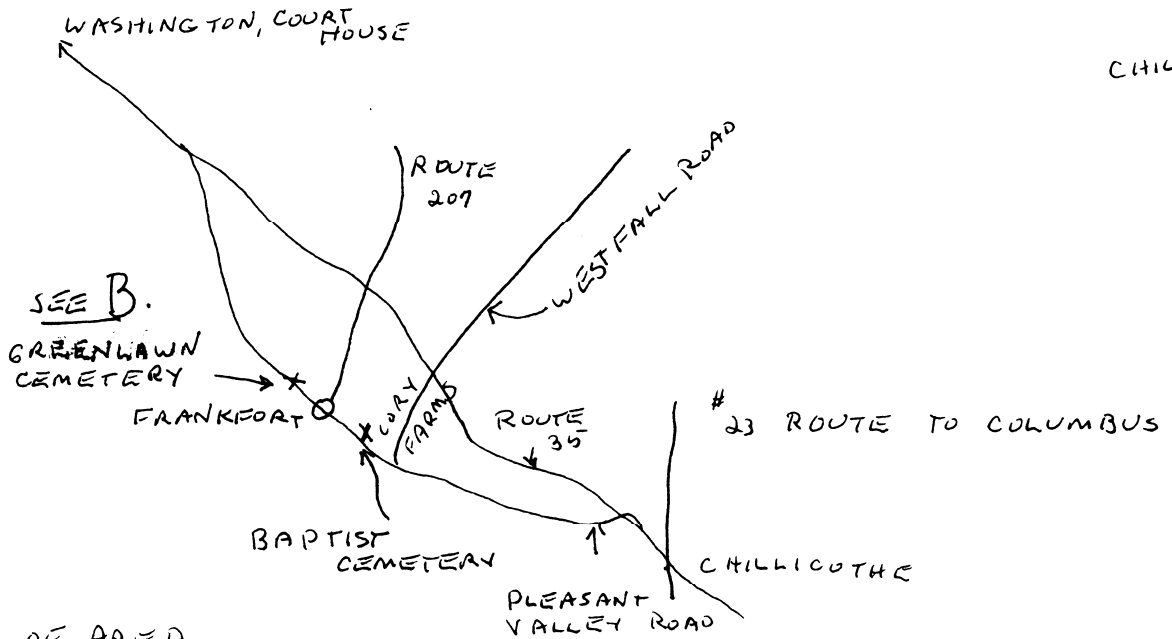

WASHINGTON, C.H.

1. JOSEPH BENJAMIN CORY
2. GRACE ELVIRA ROSS CORY
3. MARIA WOOD CORY (1ST WIFE)  
OF WITTER CORY
4. WITTER REMINGTON CORY
5. RUTH CARR CORY (2ND WIFE)  
OF WITTER CORY

B.

A. MAP OF AREA

OLD BAPTIST CEMETERY  
 THIS CEMETERY IS LOCATED 3/4 MILE EAST OF FRANKFORT, OHIO,  
 ON THE NORTH SIDE OF COUNTY ROAD 559 (OLD US 35).

HANNAH CORY  
 DAUGHTER OF NOAH  
 AND LUCRETIA  
 CORY  
 DIED 1851

STEPHEN CORY  
 DIED 1859

RHODA  
 WIFE OF  
 STEPHEN  
 1869

NOAH CORY 1888-85 YEARS OLD  
 LUCRETIA CORY 1899 75 YEARS OLD

JULIAN CORY  
 1921

WILLIAM CORY  
 B. SEPT. 17, 1807  
 D. JULY 21, 1834  
 AGE 27 YEARS

LEVI

LIKE  
 A  
 VASE  
 ON TOP

MYRNA CORY  
 DAUGHTER OF  
 J.B. CORY AND  
 GRACE E. CORY  
 DIED  
 1889

SARAH CORY  
 WIFE OF  
 ELDER NATHAN CORY  
 WHO DIED SEPT. 1, 1813?  
 AGE 43 YEARS  
 7 MONTHS 16 DAYS

ABOUT 1/2 WAY BACK

WESTFALL ROAD