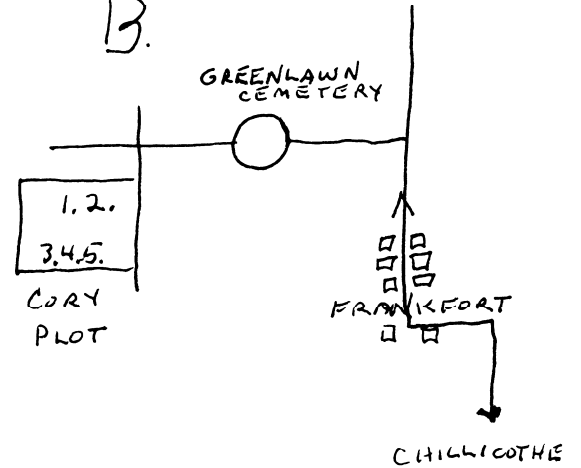

WASHINGTON, C.H.

1. JOSEPH BENJAMIN CORY
2. GRACE ELVIRA ROSS CORY
3. MARIA WOOD CORY (1ST WIFE)  
OF WITTER CORY
4. WITTER REMINGTON CORY
5. RUTH CARR CORY (2ND WIFE)  
OF WITTER CORY

B.

A. MAP OF AREA

OLD BAPTIST CEMETERY  
 THIS CEMETERY IS LOCATED 3/4 MILE EAST OF FRANKFORT, OHIO,  
 ON THE NORTH SIDE OF COUNTY ROAD 559 (OLD US 35).

HANNAH CORY  
 DAUGHTER OF NOAH  
 AND LUCRETIA  
 CORY  
 DIED 1851

STEPHEN CORY  
 DIED 1859

RHODA  
 WIFE OF  
 STEPHEN  
 1869

NOAH CORY 1888-85 YEARS OLD  
 LUCRETIA CORY 1899 75 YEARS OLD

JULIAN CORY  
 1921

WILLIAM CORY  
 B. SEPT. 17, 1807  
 D. JULY 21, 1834  
 AGE 27 YEARS

LEVI

LIKE  
 A  
 VASE  
 ON TOP

MYRNA CORY  
 DAUGHTER OF  
 J.B. CORY AND  
 GRACE E. CORY  
 DIED  
 1889

SARAH CORY  
 WIFE OF  
 ELDER NATHAN CORY  
 WHO DIED SEPT. 1, 1813?  
 AGE 43 YEARS  
 7 MONTHS 16 DAYS

ABOUT 1/2 WAY BACK

WESTFALL ROAD